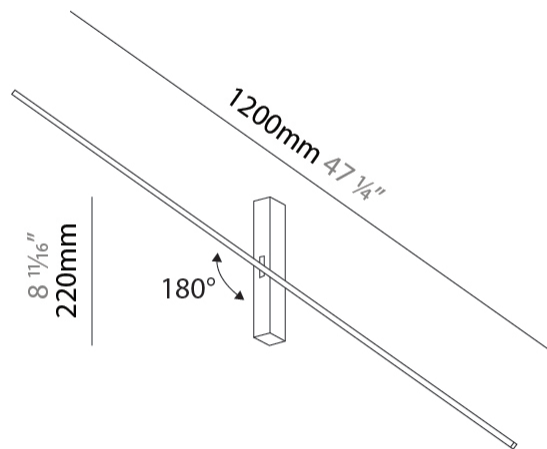

JUST BLACK LINE SURFACE

A33302-

base number LED
Dimming

1. To build a product code in our configurator select the specify button on the base model # product page
2. To build a manual product code on this datasheet choose from the options listed below in blue font and add the suffix to the base model #

GENERAL

Series: Just Black Line
Brand: Prolicht
Division: Architectural
Mounting Type: Surface
Mounting Location: Wall
Subcategory: Wall Effect

PHYSICAL

Shape: Rectangle
Length (mm): 1200
Length (in): 47 1/4
Width (mm): 30
Width (in): 1 1/16
Height (mm): 220
Height (in): 8 2/3
Light Distribution: Indirect
Fixture Finish: BLK
Fixture Material: Aluminum

ELECTRICAL

Lamp Type: LED (Zhaga Standard)
Input Wattage (W): 14.5
Total Output Wattage (W): 12.7
[Dimming: Non-Dimmable](#)
Driver Included: Yes
Driver Location: Integrated
Driver Type: Constant Current - Universal
Driver Class: Class 2
Input Voltage (V): 120 - 277
Constant Current (mA): 550
Upon Request: Tri-Mode Dimming

LED

Color Temperature (°K): 3000
Max. Delivered Lumen (lm): 736
CRI: >80 CRI
Lamp Life (hrs): 50000

OPTICAL

Beam Angle: 178
Adjustability: Fixed

RATINGS AND CERTIFICATIONS

Certified By: CSA Certified to UL and CSA Standards
IP rating: IP20

PROJECT
TYPE
SPECIFIER
QUANTITY
DATE